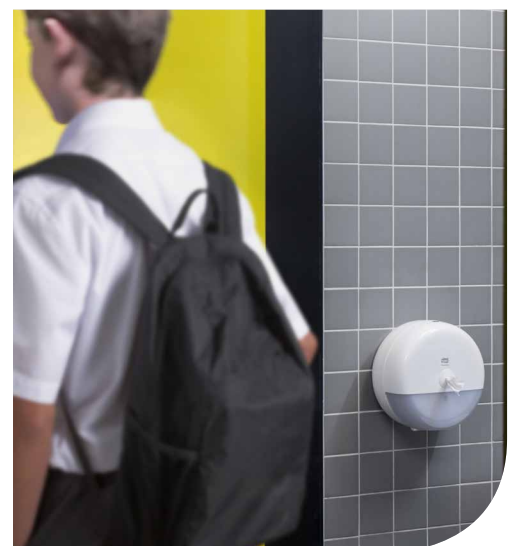

Reduce blockages

.....
Reduce mess

.....
Reduce usage