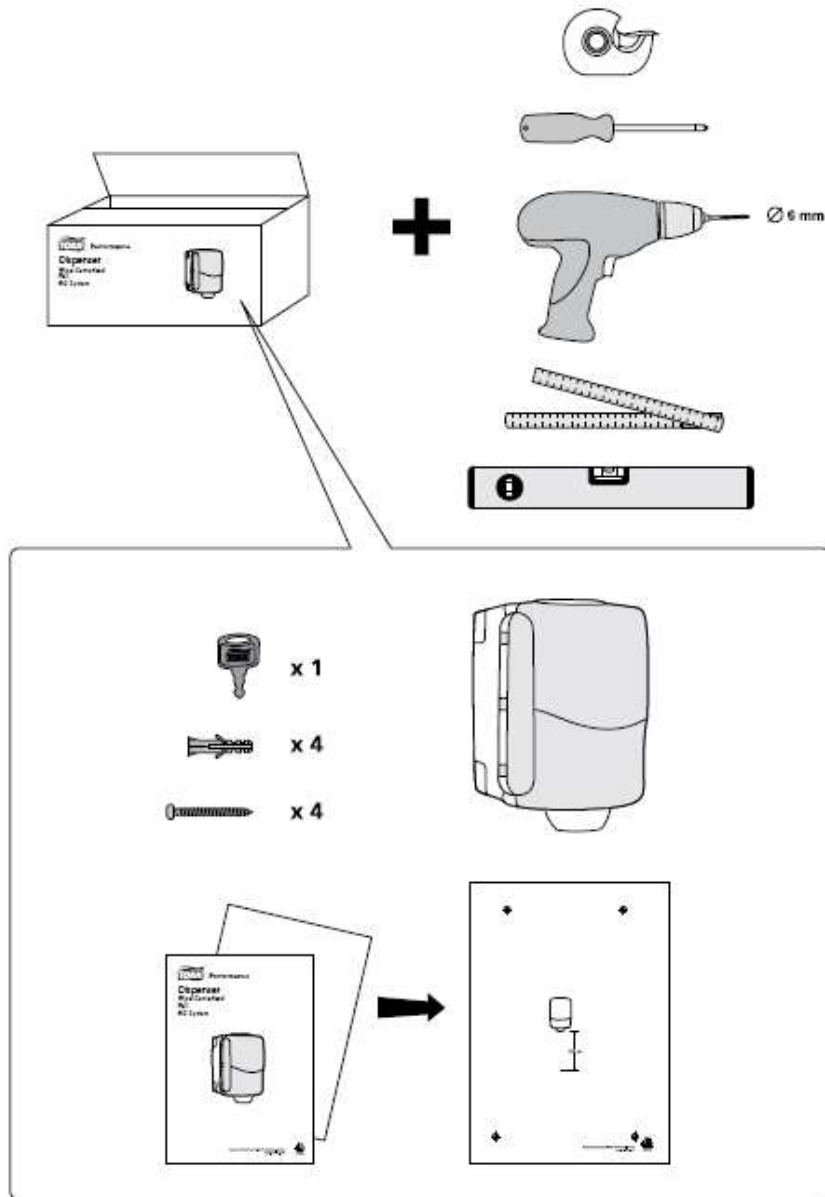

**Tork Performance Maxi Centerfeed Hand Towel Dispenser:**

W2 Centerfeed System:  
653020 Aqua/White; 653028 Red/Smoke

**Dispenser Dimensions HxWxD Inches (cm):**  
17.60 x 12.91 x 11.89 (44.70 x 32.79 x 30.20 cm)

**Centerfeed Towel Product Options:**

520337- Tork Industrial Cleaning Cloth Centerfeed, 1-Ply, Grey  
510137- Tork Cleaning Cloth, Centerfeed, 1-Ply, White  
530137- Tork Premium Multipurpose Cloth 530, Centerfeed, 1-Ply, White  
13244101- Tork Industrial Paper Wiper, Centerfeed, 4-Ply, Blue  
192128-Tork Paper Wiper Plus, Centerfeed, 1-Ply, White  
130211B- Tork Paper Wiper, Centerfeed, 2-Ply, White  
570137-Tork Industrial Heavy-Duty Cleaning Cloth, Centerfeed, 1-Ply, White

# Installation Instructions

1.

2.

3.

 x4  
 x4

4.