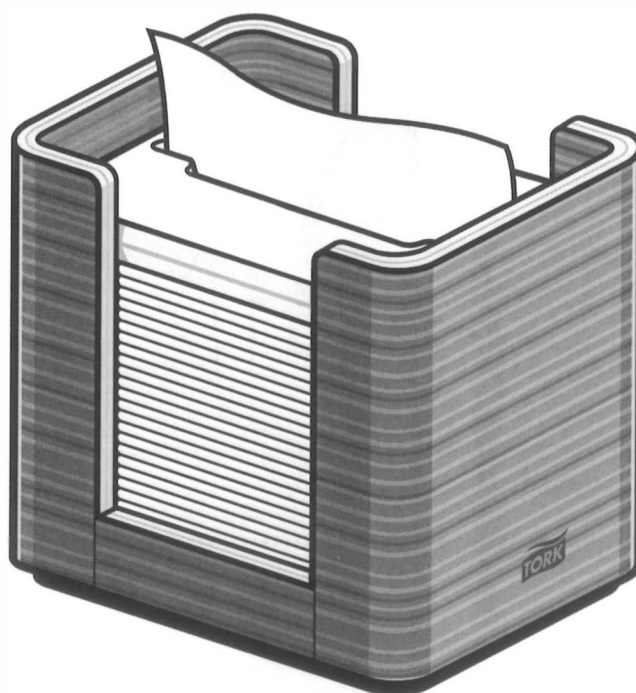

Tork Xpressnap®

Napkin Dispenser
Walnut

Image
Design

N4

 **essity**

 **TORK**

1

2